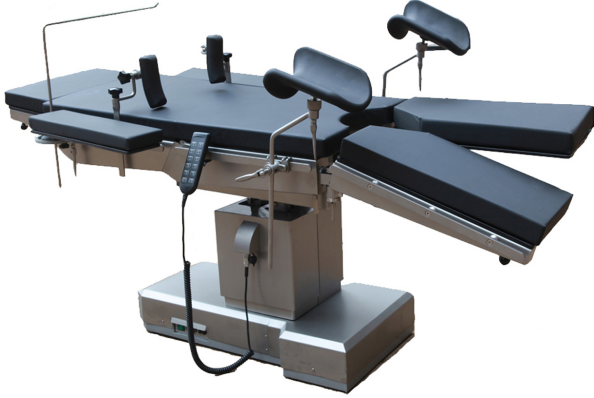

Electric Operation Table TRDT-12FM

Multi-purpose Electric Operation Table
[Read More](#)

SKU:

Price:

Categories: [Surgery](#)

Product Description

1. Longitudinally movement more than 350mm, which can fulfill the needs of C type arm whole body examination;
 2. Table width: 540mm;
 3. The leg board can be extension 180°,folded 90°and detached;
 4. The wheels adjustment, table height adjustment, forward and backward tilting, left and right tilting, backboard folded are all controlled by linear motor;
 5. Accessories, guide rail, base shell and column shell all are made of stainless steel;
 6. The table is equipped Auto-Charge Device, It can keep the table being used when emergency power shut off.
-